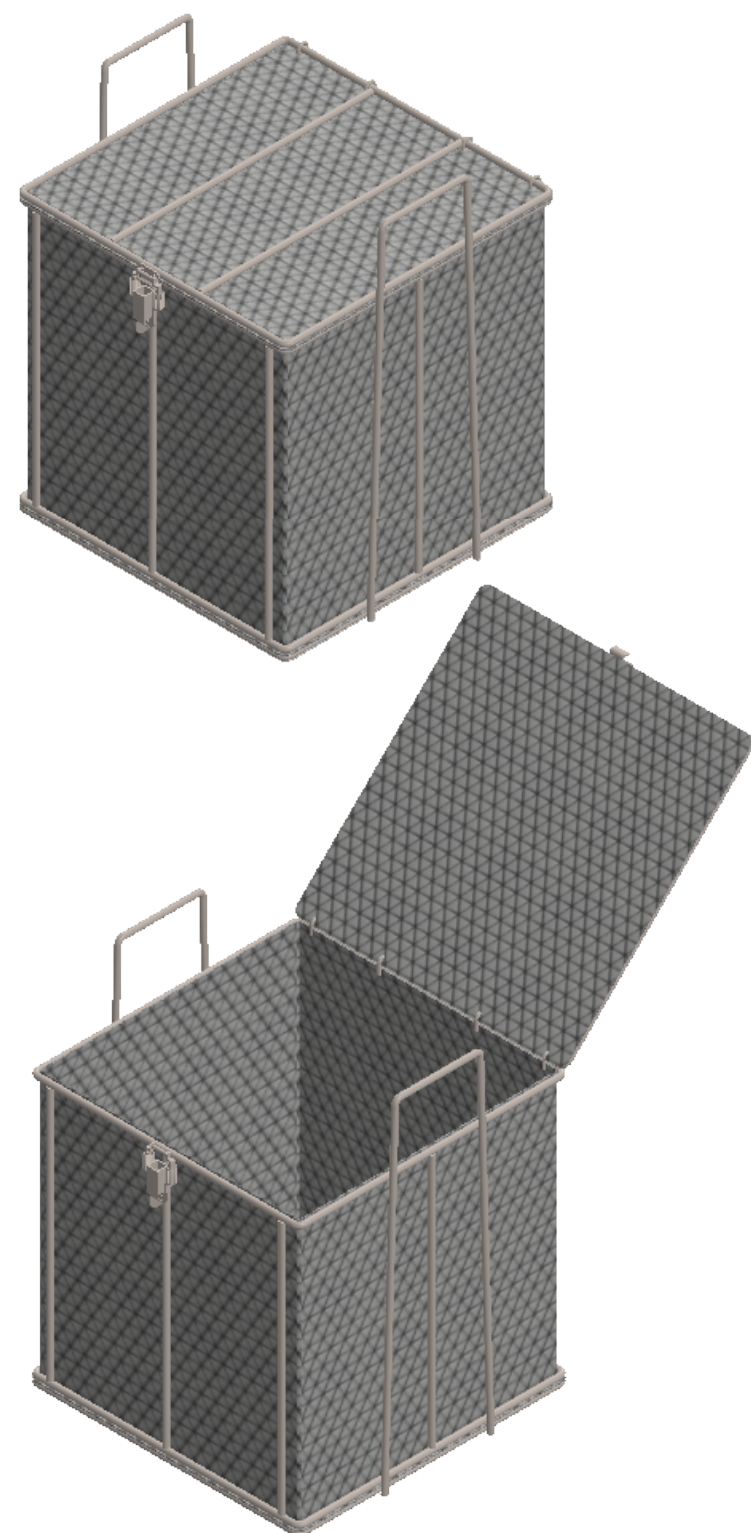

Lid Hidden in this View to show Approx Inside Dimensions

Ø 1/4" Frame Rod

Lined Bottom, Side, and Lid with 8 Mesh x .047" Woven Wire (.078" Openings, 39% Open Area)

UNLESS OTHERWISE SPECIFIED:  
 DIMENSIONS ARE IN INCHES  
 TOLERANCES:  
 FRACTIONAL ± 1/16"  
 ANGULAR: ± 5 DEG.  
 TWO PLACE DECIMAL ±0.03  
 THREE PLACE DECIMAL ±0.015

Rectangular Wire Mesh Basket: 12Lx12Wx12H,  
 304 SS, 1/4 Rod Frame, Hinged Lid with Latch,  
 Stacking Handles, Mesh: 8 x .047

**PROPRIETARY AND CONFIDENTIAL**  
 THE INFORMATION CONTAINED IN THIS DRAWING IS THE SOLE PROPERTY OF THREE M TOOL. ANY REPRODUCTION IN PART OR AS A WHOLE WITHOUT THE WRITTEN PERMISSION OF THREE M TOOL IS PROHIBITED.

EST WGT  
 17.9 lbs.  
 MATERIAL  
 304 Stainless Steel  
 FINISH  
 Natural  
 DO NOT SCALE DRAWING

SIZE **B** DWG. NO.  
 TMT-120120120-Q08S

SCALE: 1:6

SHEET 1 OF 1