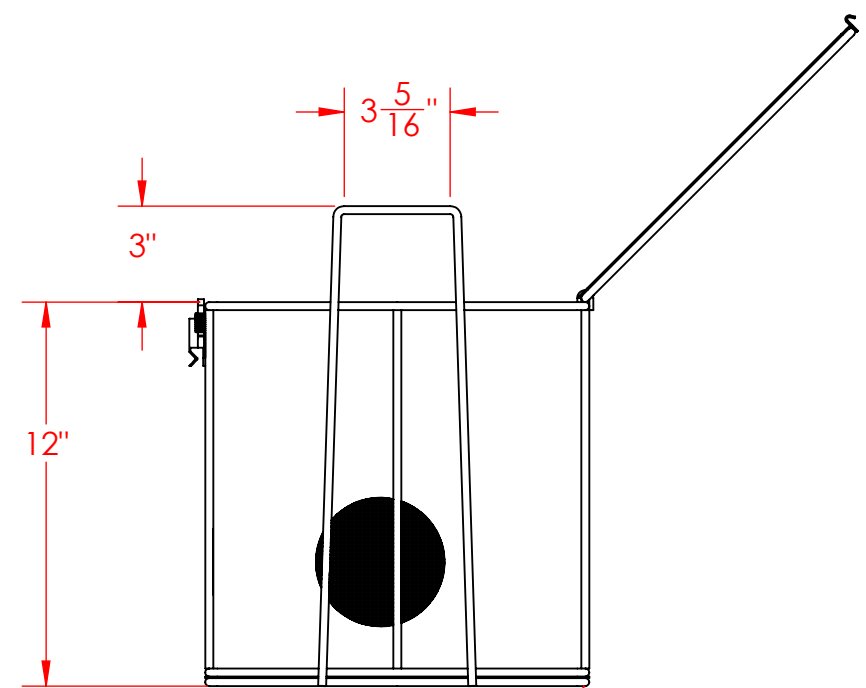

Lid Hidden in this View to show Approx Inside Dimensions

Ø 1/4" Frame Rod

Lined Bottom, Side, and Lid with 8 Mesh x .047" Woven Wire (.078" Openings, 39% Open Area)

UNLESS OTHERWISE SPECIFIED:  
 DIMENSIONS ARE IN INCHES  
 TOLERANCES:  
 FRACTIONAL ± 1/16"  
 ANGULAR: ± 5 DEG.  
 TWO PLACE DECIMAL ±0.03  
 THREE PLACE DECIMAL ±0.015

Rectangular Wire Mesh Basket: 12Lx12Wx12H,  
 304 SS, 1/4 Rod Frame, Hinged Lid with Latch,  
 Stacking Handles, Mesh: 8 x .047

**PROPRIETARY AND CONFIDENTIAL**  
 THE INFORMATION CONTAINED IN THIS DRAWING IS THE SOLE PROPERTY OF THREE M TOOL. ANY REPRODUCTION IN PART OR AS A WHOLE WITHOUT THE WRITTEN PERMISSION OF THREE M TOOL IS PROHIBITED.

EST WGT  
 17.9 lbs.  
 MATERIAL  
 304 Stainless Steel  
 FINISH  
 Natural  
 DO NOT SCALE DRAWING

SIZE **B** DWG. NO.  
 TMT-120120120-Q08S

SCALE: 1:6

SHEET 1 OF 1