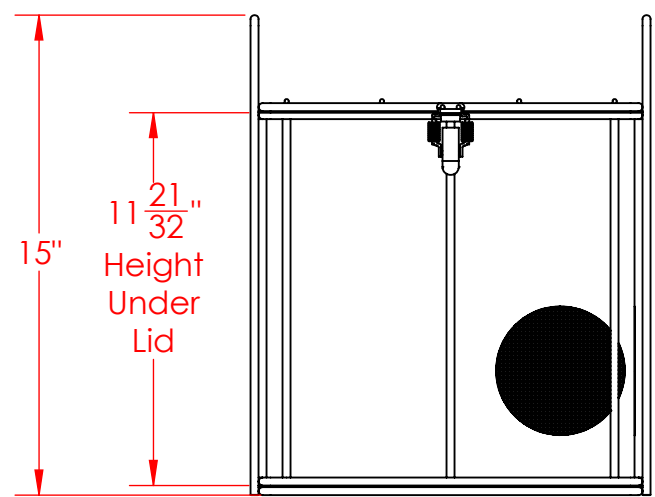

Lid Hidden in this View to show Approx Inside Dimensions

Ø 1/4" Frame Rod

Lined Bottom, Side, and Lid with 8 Mesh x .047" Woven Wire (.078" Openings, 39% Open Area)

UNLESS OTHERWISE SPECIFIED:  
 DIMENSIONS ARE IN INCHES  
 TOLERANCES:  
 FRACTIONAL ± 1/16"  
 ANGULAR: ± 5 DEG.  
 TWO PLACE DECIMAL ±0.03  
 THREE PLACE DECIMAL ±0.015

Rectangular Wire Mesh Basket: 12Lx12Wx12H,  
 304 SS, 1/4 Rod Frame, Hinged Lid with Latch,  
 Stacking Handles, Mesh: 8 x .047

**PROPRIETARY AND CONFIDENTIAL**  
 THE INFORMATION CONTAINED IN THIS DRAWING IS THE SOLE PROPERTY OF THREE M TOOL. ANY REPRODUCTION IN PART OR AS A WHOLE WITHOUT THE WRITTEN PERMISSION OF THREE M TOOL IS PROHIBITED.

EST WGT  
 17.9 lbs.  
 MATERIAL  
 304 Stainless Steel  
 FINISH  
 Natural  
 DO NOT SCALE DRAWING

SIZE **B** DWG. NO.  
 TMT-120120120-Q08S

SCALE: 1:6

SHEET 1 OF 1